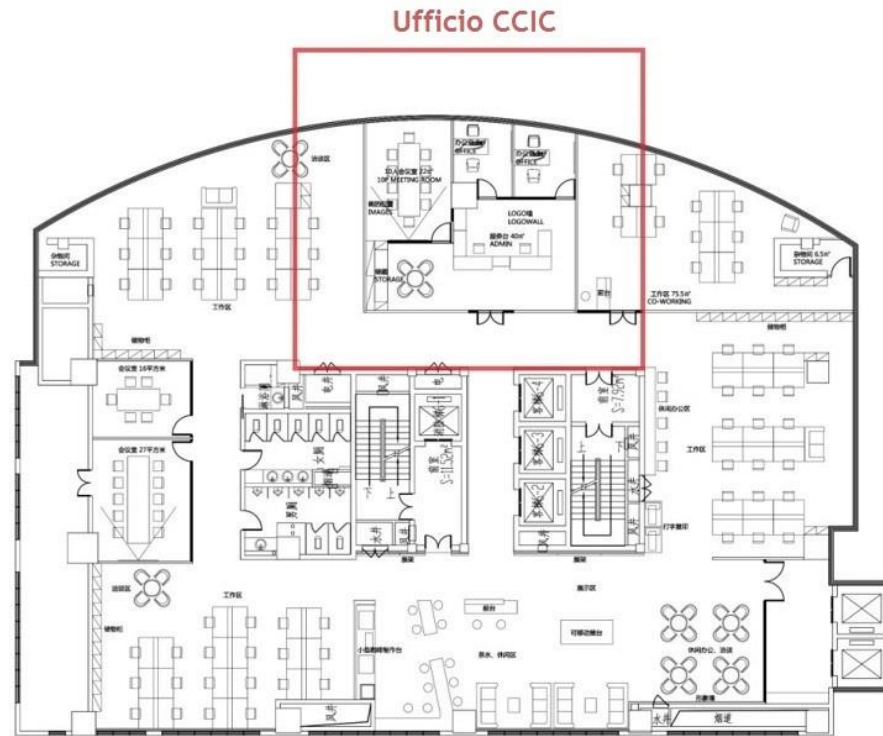

Camera di Commercio Italiana in Cina
中国意大利商会
China-Italy Chamber of Commerce

重庆·两江新区
Chongqing Liang Jiang New Area